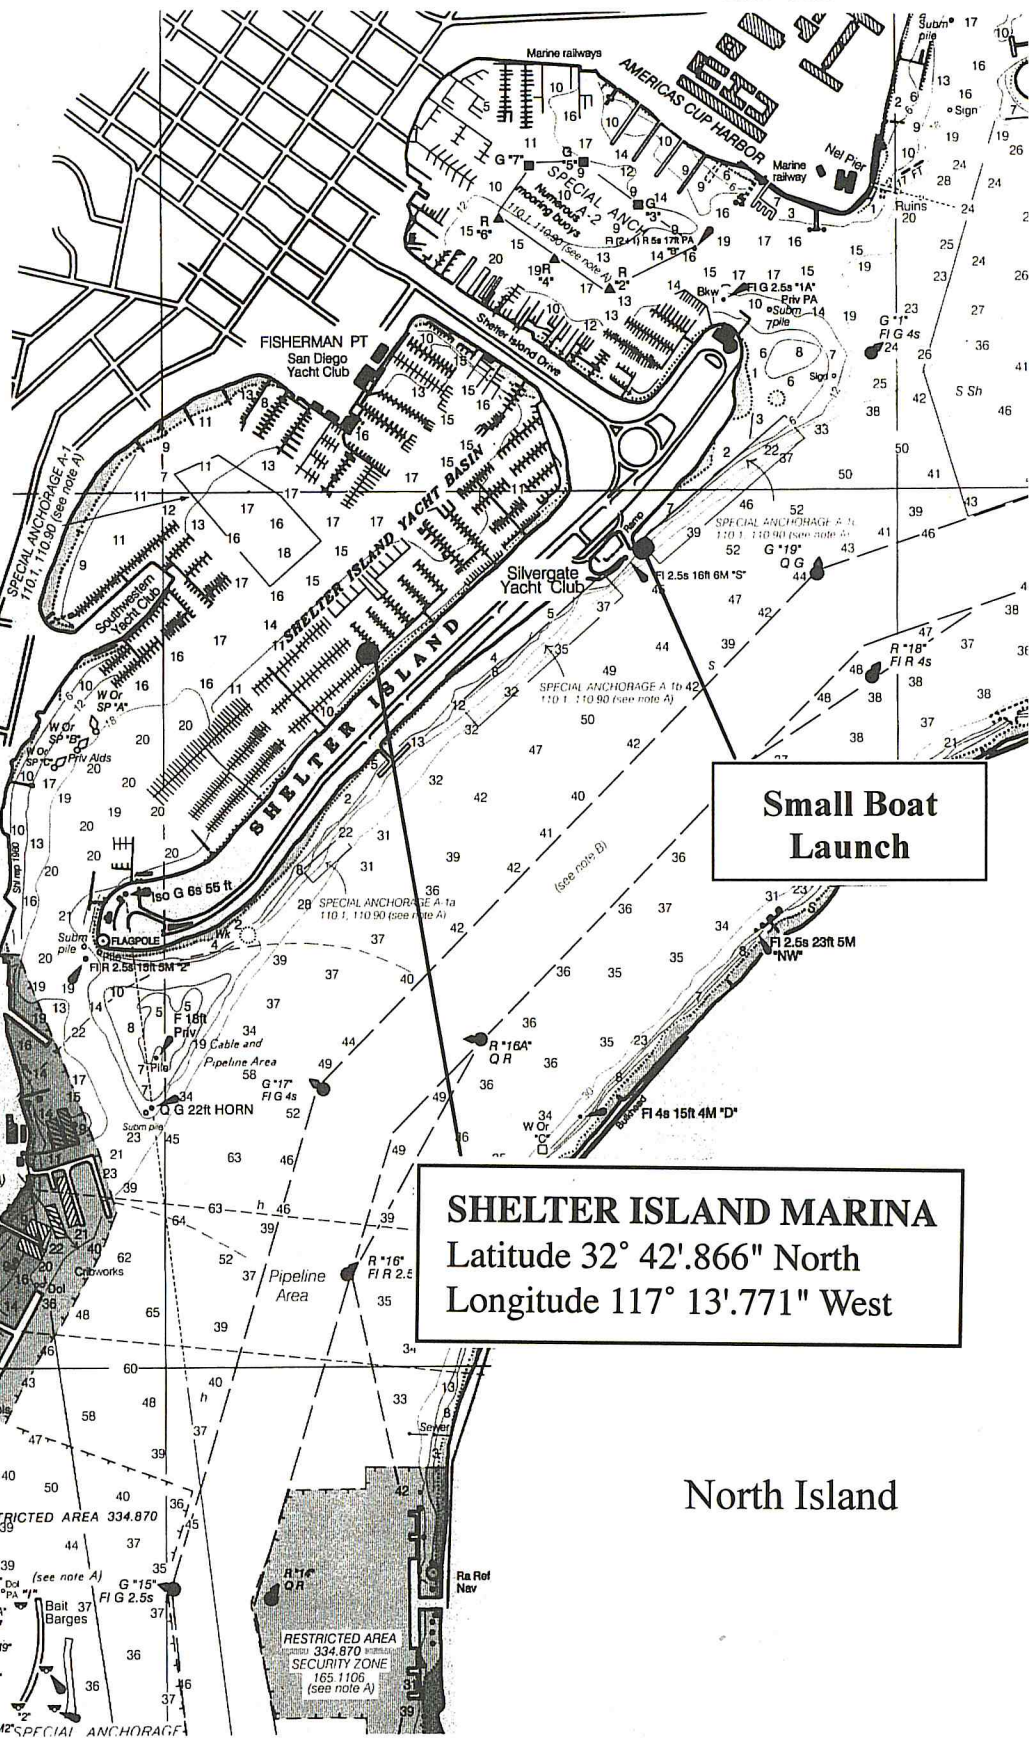

# Shelter Island Channel Chart

**Small Boat Launch**

**SHELTER ISLAND MARINA**  
Latitude 32° 42'.866" North  
Longitude 117° 13'.771" West

North Island